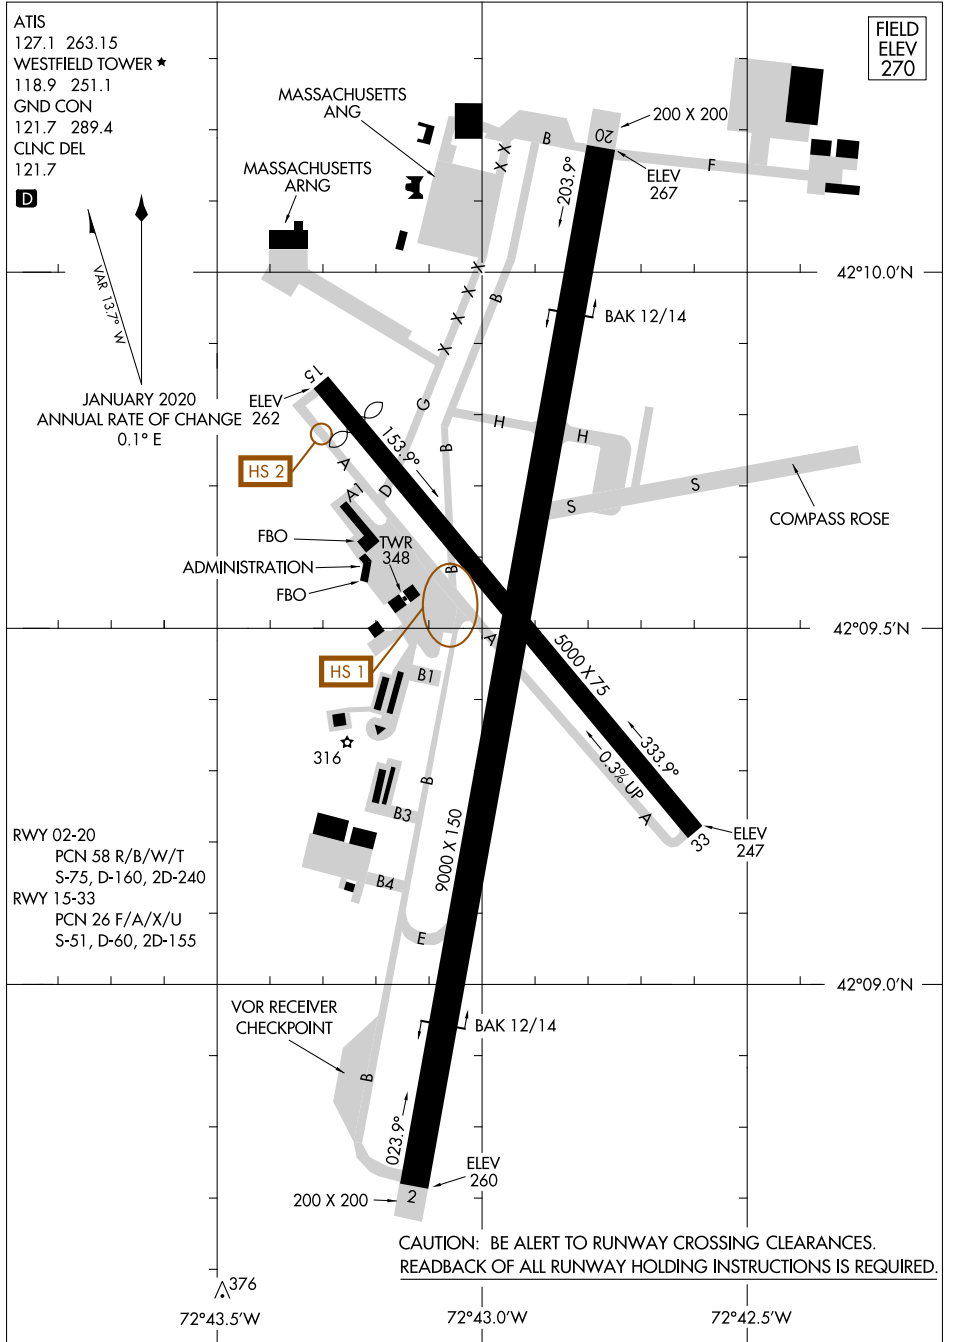

22027

AIRPORT DIAGRAM

AL-446 (FAA)

WESTFIELD-BARNES RGNL (BAF)
WESTFIELD/SPRINGFIELD, MASSACHUSETTS

NE-1, 24 MAR 2022 to 21 APR 2022

NE-1, 24 MAR 2022 to 21 APR 2022